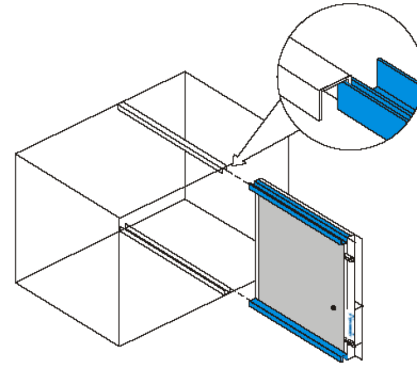

Rails slide over the filter guides in SpaceGard and Aprilaire filter boxes. Foam strips are provided to stop air bypass.

Rails slide over the pre-filter tracks in Honeywell, Trion, and most other existing air cleaner cabinets.

DESCRIPTION	Size (in)	Air Cleaner	Replacement Media
Retrofit for Aprilaire 1210 & 2210	20 ³ / ₁₆ x 24 ⁷ / ₁₆	3LPRFAA203/16247/16X	C4LP203/16247/16X
Retrofit for Aprilaire 1410 & 2410	15 ¹ / ₈ x 27 ¹ / ₈	3LPRFAA151/8271/8X	C4LP151/8271/8X
Retrofit for Aprilaire 2200	20 ¹³ / ₁₆ x 25 ³ / ₁₆	3LPRFAA2013/16253/16X	C4LP2013/16253/16X
Retrofit for Aprilaire 2400	16 ⁹ / ₁₆ x 28	3LPRFAA169/1628X	C4LP169/1628X
Retrofit for SpaceGard 2200	21 ¹ / ₂ x 25 ¹ / ₂	3LPSG211/251/2X	C4LP211/2251/2X
Retrofit for SpaceGard 2400	17 x 28 ¹ / ₄	3LPSG17281/4X	C4LP17281/4X
Retrofit for Honeywell, Trion, etc.	16 x 0	3LPRF1625X	C4LP1625
Retrofit for Honeywell, Trion, etc.	20 x 20	3LPRF2020X	C4LP2020
Retrofit for Honeywell, Trion, etc.	20 x 25	3LPRF2025X	C4LP2025
Retrofit for GMU1620	16 x 20	3LPRF153/8223/4X	C4LP153/8223/4X
Retrofit for GMU1625	16 x 25	3LPRF153/8255/8X	C4LP153/8255/8X
Retrofit for GMU2020	20 x 20	3LPRF201/4203/4X	C4LP201/4203/4X
Retrofit for GMU2025	20 x 25	3LPRF201/4251/4X	C4LP201/4251/4X